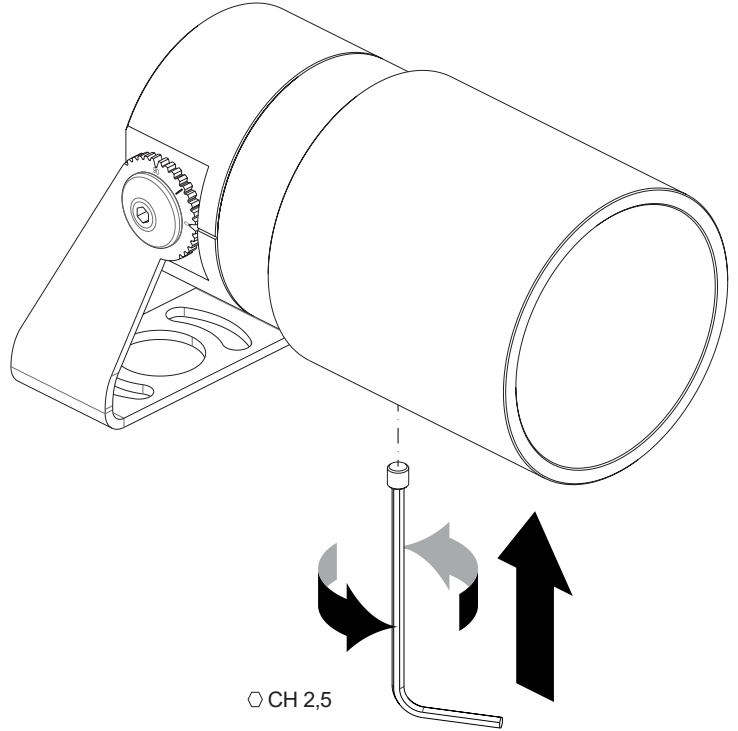

Luce & Light

Made in Italy

STANDARD SNOOT WB8012 / ASYMMETRICAL SNOOT WB8022
CANNOCCHIALE STANDARD WB8012 / CANNOCCHIALE ASIMMETRICO WB8022
CASQUETTE STANDARD WB8012 / CASQUETTE ASYMÉTRIQUE WB8022
STANDARD-BLENDRING WB8012 / ASYMMETRISCHER BLENDRING WB8022
VISERA ESTÁNDAR WB8012 / VISERA ASIMÉTRICA WB8022

WB8012 - WB8022

Accessories / Accessori / Accessoires / Zubehör / Accesorios

+DW/B801222
rev. 03/23/01/2023
C90

1 - WB8012

- **WB8012S** - Jasper green / Verde minerale
- **WB8012E** - White / Bianco
- **WB8012F** - Grey / Grigio
- **WB8012H** - Anthracite / Antracite
- **WB8012N** - Black anodized / Nero anodizzato
- **WB8012T** - Cor-ten / Cor-ten

2 - WB8012

1 - WB8022

- **WB8022S** - Jasper green / Verde minerale
- **WB8022E** - White / Bianco
- **WB8022F** - Grey / Grigio
- **WB8022H** - Anthracite / Antracite
- **WB8022N** - Black anodized / Nero anodizzato
- **WB8022T** - Cor-ten / Cor-ten

2 - WB8022