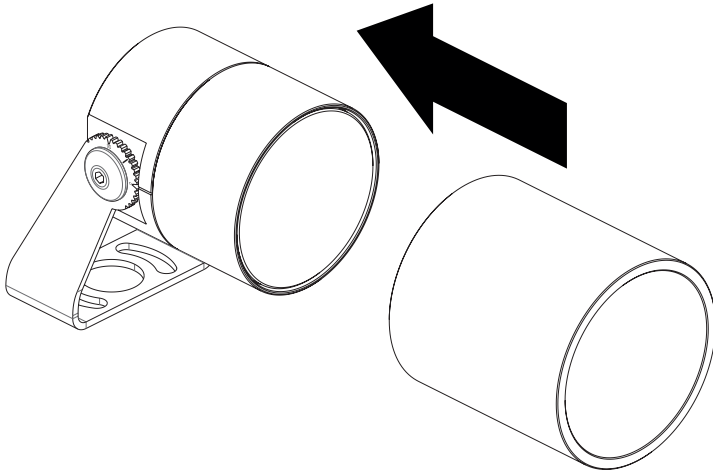

Luce & Light

Made in Italy

STANDARD SNOOT WB8012 / ASYMMETRICAL SNOOT WB8022
CANNOCCHIALE STANDARD WB8012 / CANNOCCHIALE ASIMMETRICO WB8022
CASQUETTE STANDARD WB8012 / CASQUETTE ASYMÉTRIQUE WB8022
STANDARD-BLENDRING WB8012 / ASYMMETRISCHER BLENDRING WB8022
VISERA ESTÁNDAR WB8012 / VISERA ASIMÉTRICA WB8022

WB8012 - WB8022

Accessories / Accessori / Accessoires / Zubehör / Accesorios

+DW/B801222
rev. 03/23/01/2023
C90

1 - WB8012

- WB8012S** - Jasper green / Verde minerale
- WB8012E** - White / Bianco
- WB8012F** - Grey / Grigio
- WB8012H** - Anthracite / Antracite
- WB8012N** - Black anodized / Nero anodizzato
- WB8012T** - Cor-ten / Cor-ten