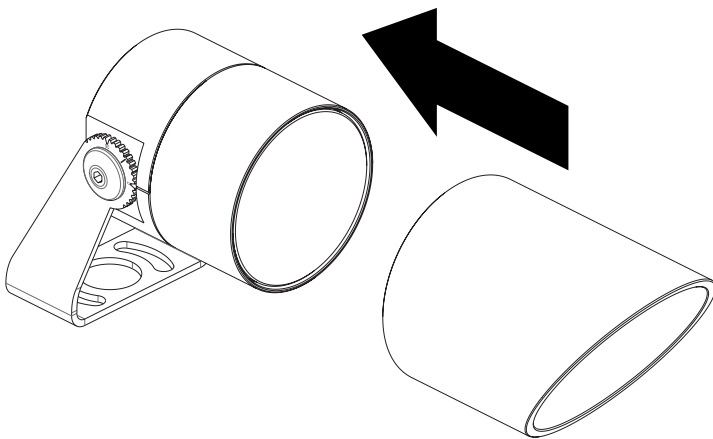

Luce & Light

Made in Italy

STANDARD SNOOT WB8012 / ASYMMETRICAL SNOOT WB8022
CANNOCCHIALE STANDARD WB8012 / CANNOCCHIALE ASIMMETRICO WB8022
CASQUETTE STANDARD WB8012 / CASQUETTE ASYMÉTRIQUE WB8022
STANDARD-BLENDRING WB8012 / ASYMMETRISCHER BLENDRING WB8022
VISERA ESTÁNDAR WB8012 / VISERA ASIMÉTRICA WB8022

WB8012 - WB8022

Accessories / Accessori / Accessoires / Zubehör / Accesorios

+DW/B801222
rev. 03/23/01/2023
C90

1 - WB8012

- **WB8012S** - Jasper green / Verde minerale
- **WB8012E** - White / Bianco
- **WB8012F** - Grey / Grigio
- **WB8012H** - Anthracite / Antracite
- **WB8012N** - Black anodized / Nero anodizzato
- **WB8012T** - Cor-ten / Cor-ten

2 - WB8012

1 - WB8022

- **WB8022S** - Jasper green / Verde minerale
- **WB8022E** - White / Bianco
- **WB8022F** - Grey / Grigio
- **WB8022H** - Anthracite / Antracite
- **WB8022N** - Black anodized / Nero anodizzato
- **WB8022T** - Cor-ten / Cor-ten

2 - WB8022