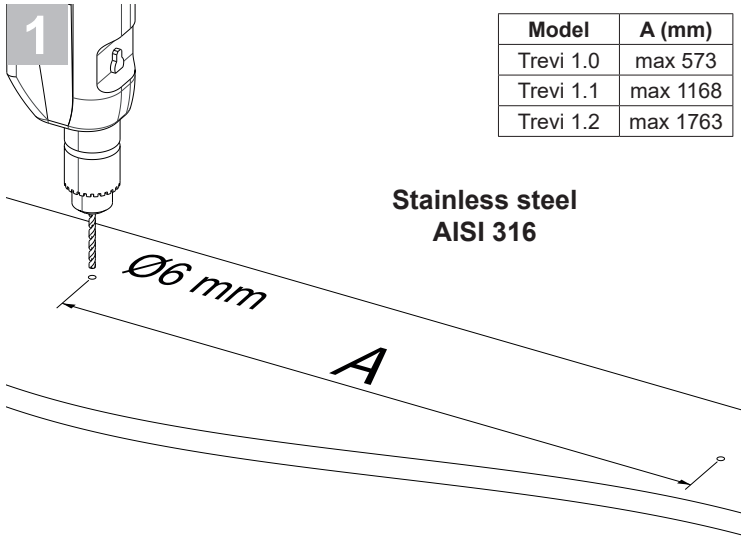

Made in Italy

WM0501

Accessories / Accessori / Accessoires / Zubehör / Accesorios

Model	A (mm)
Trevi 1.0	max 573
Trevi 1.1	max 1168
Trevi 1.2	max 1763