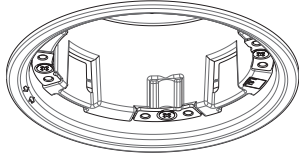

Luce & Light

Made in Italy

ROUND DIFFUSER FILTER (COMBINA D 2)  
FILTRO DIFFUSORE TONDO (COMBINA D 2)  
FILTRE DIFFUSEUR ROND (COMBINA D 2)  
RUNDER DIFFUSORFILTER (COMBINA D 2)  
FILTRO DIFUSOR REDONDO (COMBINA D 2)

WRCC20R1D

Accessories / Accessori / Accessoires / Zubehör / Accesorios

+DWRC20R1D  
rev. 02 17/05/2023  
C90

1

WZCC2010X  
WZCC2030X Combina D 2.0  
WZCC2050X Combina D 2.1  
WZCC2060X

2

3

4