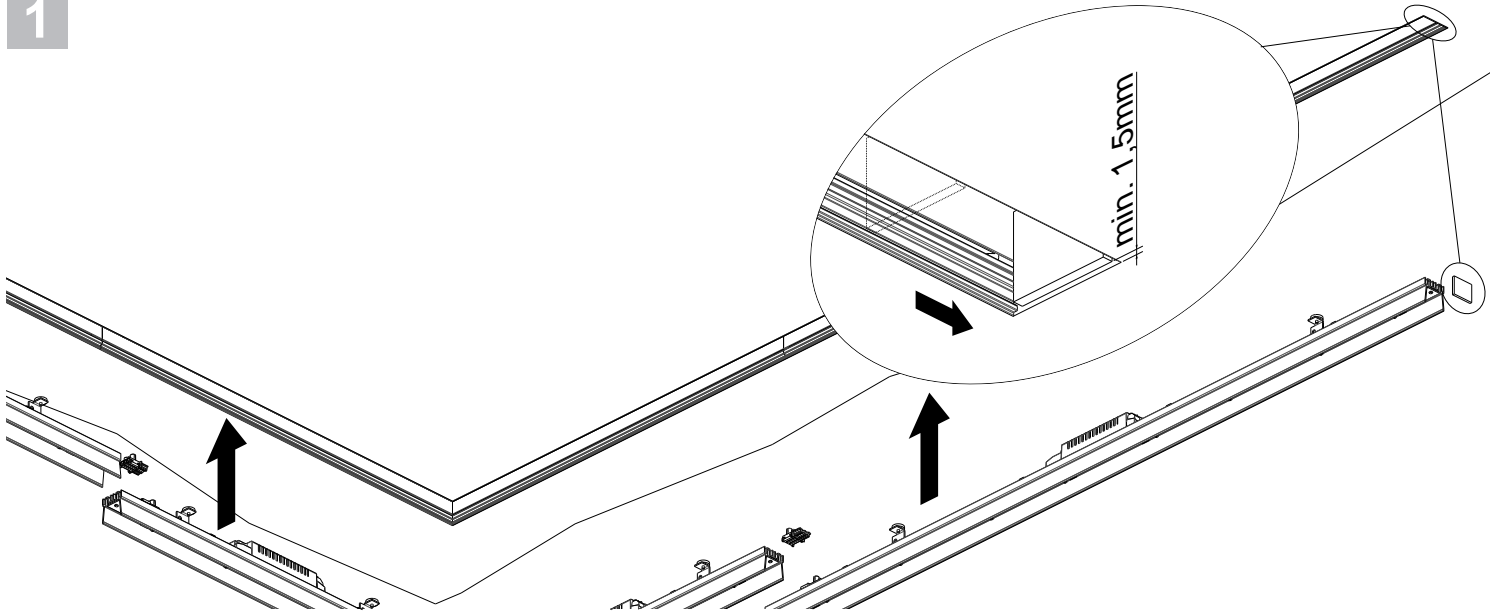

Luce & Light

Made in Italy

CASING FILLER KIT
KIT ANTIFUGA
KIT DE COLMATAGE
ABDICHT-SET
KIT ANTI-ESCAPE

WUBR1000 - WUBR2000

Accessories / Accessori / Accessoires / Zubehör / Accesorios

+DWUBR1200
rev. 02 17/05/2023
C90

1