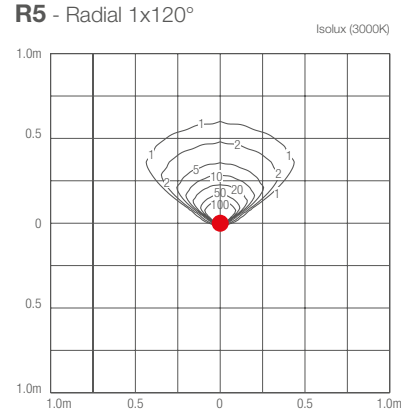

LED COLOUR	F - 2700K 5 - 3000K 9 - 4000K 1 - blue
BEAMS	R1 - 1x60° R2 - 2x60° R3 - 3x60° R4 - 4x60° R5 - 1x120° R6 - 1x180°
POWER CABLES	includes 1.5 m neoprene cable H05RN-F 2x0.35/0.75 Ø6.3 mm 1 - 5 m 2 - 10 m 3 - 15 m 4 - 20 m
OPTICS	radial

BRIGHT 1.B

Ø 80 mm
H 100 mm

kg 0.20 IP65 IP68 IK10

A A+ A++ IPS CASAMBI T max 50°C

2.5W 24Vdc
CB1B000 T I - Stainless steel

3.5W 24Vdc
CB1B010 T I - Stainless steel

LED COLOUR	F - 2700K 5 - 3000K 9 - 4000K 1 - blue
BEAMS	R1 - 1x60° R2 - 2x60° R3 - 3x60° R4 - 4x60° R5 - 1x120° R6 - 1x180°
POWER CABLES	includes 1.5 m neoprene cable H05RN-F 2x0.35/0.75 Ø6.3 mm 1 - 5 m 2 - 10 m 3 - 15 m 4 - 20 m
OPTICS	radial

< **BRIGHT 1.B**
4000K, 2.5W, 4°x60°

BRIGHT

OUTDOOR STEP LIGHTS

BRIGHT 1.A 1.B

Bright 1.A **2W**
Bright 1.B **3.5W**

Bright 1.A **2W**
Bright 1.B **3.5W**

Bright 1.A **2W**
Bright 1.B **3.5W**

BRIGHT 4.7