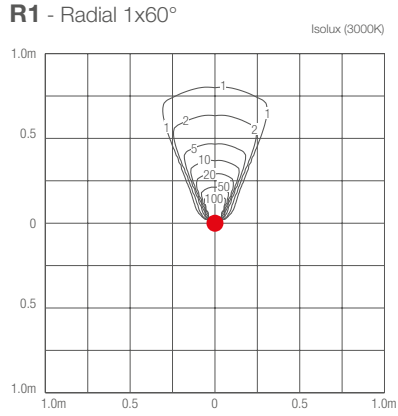

BRIGHT

OUTDOOR STEP LIGHTS

BRIGHT 1.A 1.B

Bright 1.A **2W**
Bright 1.B **3.5W**