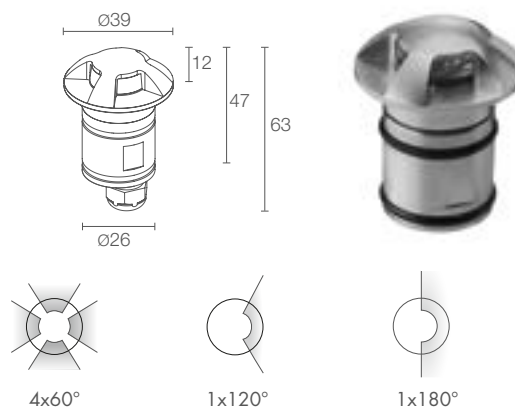

OUTDOOR STEP LIGHTS ORIENTATION LIGHTING

2700K 3000K 4000K blue

RADIAL OPTICS Ø39 mm

BRIGHT 1.A p. 415
max 2W max 700mA
constant current

BRIGHT 1.B p. 415
2.5W/3.5W 24Vdc
constant voltage

Ø78 mm

BRIGHT 4.7 p. 417
2W 24Vdc
constant voltage

Ø130 mm

BRIGHT 9.7 p. 417
4W 24Vdc
constant voltage

BRIGHT 1.A

Ø 80 mm
H 100 mm

kg 0.20 IP65 IP68 IK10

A A+ A++ IPS CASAMBI T max 50°C

POWER / POWER SUPPLY CODE

max 2W max 700mA
CB1A130 T I - Stainless steel

BRIGHT 1.B

Ø 80 mm
H 100 mm

kg 0.20 IP65 IP68 IK10

A A+ A++ IPS CASAMBI T max 50°C

2.5W 24Vdc
CB1B000 T I - Stainless steel

3.5W 24Vdc
CB1B010 T I - Stainless steel

LED COLOUR	F - 2700K 5 - 3000K 9 - 4000K 1 - blue
BEAMS	R1 - 1x60° R2 - 2x60° R3 - 3x60° R4 - 4x60° R5 - 1x120° R6 - 1x180°
POWER CABLES	includes 1.5 m neoprene cable H05RN-F 2x0.35/0.75 Ø6.3 mm 1 - 5 m 2 - 10 m 3 - 15 m 4 - 20 m
OPTICS	radial

LUMEN OUTPUT AT SOURCE	220 lm (3000K, 3.5W)
DELIVERED LUMEN OUTPUT	56 lm (3000K, 4x60°, 3.5W)
NO. AND TYPE OF LED	1 power LED 1/4 ANSI BIN (white LED colour) 50000h L90 B10 (Ta 25°C)
MATERIAL	body and trim in AISI 316L stainless steel
POWER SUPPLY UNIT	not included, see p. 904
WIRING	parallel
MOUNTING	recessed (wall, ground)
ACCESSORIES	see p. 419
PHOTOMETRIC DATA	see p. 802