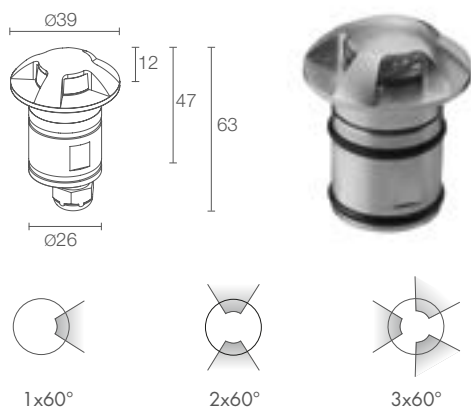

OUTDOOR STEP LIGHTS ORIENTATION LIGHTING

2700K 3000K 4000K blue

RADIAL OPTICS Ø39 mm

BRIGHT 1.A p. 415
max 2W max 700mA
constant current

BRIGHT 1.B p. 415
2.5W/3.5W 24Vdc
constant voltage

Ø78 mm

BRIGHT 4.7 p. 417
2W 24Vdc
constant voltage

Ø130 mm

BRIGHT 9.7 p. 417
4W 24Vdc
constant voltage

BRIGHT 1.A

Ø 80 mm
H 100 mm

kg 0.20 IP65 IP68 IK10

A A+ A++ IPS CASAMBI T max 50°C

POWER / POWER SUPPLY CODE

max 2W max 700mA
CB1A130 T I - Stainless steel

BRIGHT 1.B

Ø 80 mm
H 100 mm

kg 0.20 IP65 IP68 IK10

A A+ A++ IPS CASAMBI T max 50°C

2.5W 24Vdc
CB1B000 T I - Stainless steel

3.5W 24Vdc
CB1B010 T I - Stainless steel

LED COLOUR	F - 2700K 5 - 3000K 9 - 4000K 1 - blue
BEAMS	R1 - 1x60° R2 - 2x60° R3 - 3x60° R4 - 4x60° R5 - 1x120° R6 - 1x180°
POWER CABLES	includes 1.5 m neoprene cable H05RN-F 2x0.35/0.75 Ø6.3 mm 1 - 5 m 2 - 10 m 3 - 15 m 4 - 20 m
OPTICS	radial

LUMEN OUTPUT AT SOURCE	220 lm (3000K, 3.5W)
DELIVERED LUMEN OUTPUT	56 lm (3000K, 4x60°, 3.5W)
NO. AND TYPE OF LED	1 power LED 1/4 ANSI BIN (white LED colour) 50000h L90 B10 (Ta 25°C)
MATERIAL	body and trim in AISI 316L stainless steel
POWER SUPPLY UNIT	not included, see p. 904
WIRING	parallel
MOUNTING	recessed (wall, ground)
ACCESSORIES	see p. 419
PHOTOMETRIC DATA	see p. 802