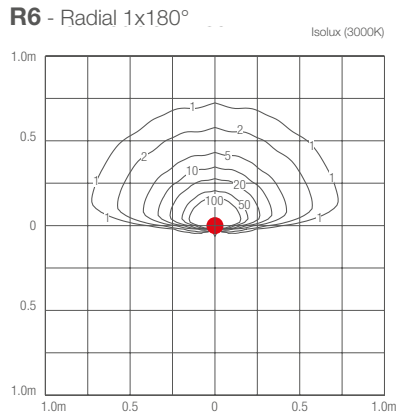

LED COLOUR	F - 2700K 5 - 3000K 9 - 4000K 1 - blue
BEAMS	R1 - 1x60° R2 - 2x60° R3 - 3x60° R4 - 4x60° R5 - 1x120° R6 - 1x180°
POWER CABLES	includes 1.5 m neoprene cable H05RN-F 2x0.35/0.75 Ø6.3 mm 1 - 5 m 2 - 10 m 3 - 15 m 4 - 20 m
OPTICS	radial

BRIGHT 1.B

Ø 80 mm
H 100 mm

kg 0.20 IP65 IP68 IK10

A A+ A++ IPS CASAMBI T max 50°C

2.5W 24Vdc
CB1B000 T I - Stainless steel

3.5W 24Vdc
CB1B010 T I - Stainless steel

LED COLOUR	F - 2700K 5 - 3000K 9 - 4000K 1 - blue
BEAMS	R1 - 1x60° R2 - 2x60° R3 - 3x60° R4 - 4x60° R5 - 1x120° R6 - 1x180°
POWER CABLES	includes 1.5 m neoprene cable H05RN-F 2x0.35/0.75 Ø6.3 mm 1 - 5 m 2 - 10 m 3 - 15 m 4 - 20 m
OPTICS	radial

< **BRIGHT 1.B**
4000K, 2.5W, 4°x60°

BRIGHT

OUTDOOR STEP LIGHTS

BRIGHT 1.A 1.B

Bright 1.A **2W**
Bright 1.B **3.5W**

Bright 1.A **2W**
Bright 1.B **3.5W**

Bright 1.A **2W**
Bright 1.B **3.5W**

BRIGHT 4.7