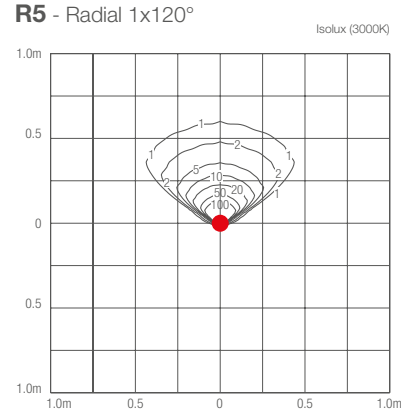

Bright 1.A **2W**
Bright 1.B **3.5W**