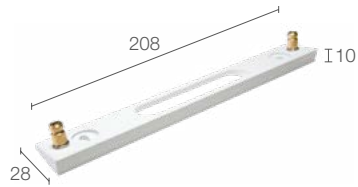

WD0602B - White
WD0602C - Chrome
WD06021 - Pure orange
WD06022 - Reseda green
WD06023 - Capri blue
WD06024 - Light ivory
Spacer for 15° inclination
RAL finish available on request
(Ella IN 2.0)