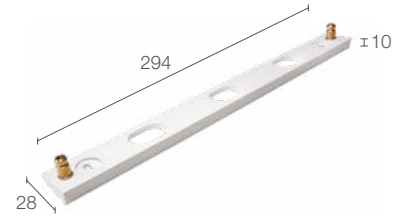

WD0603B - White
WD0603C - Chrome
WD06031 - Pure orange
WD06032 - Reseda green
WD06033 - Capri blue
WD06034 - Light ivory
Spacer for 15° inclination
RAL finish available on request
(Ella IN 3.0)