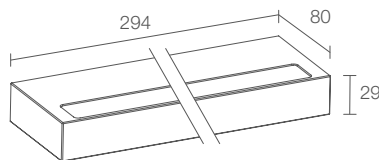

ELLA IN 2.0

CE EAC LED kg 0.80 IP40 IK08

A A+ A++

13W 230Vac
EA2010 **DB N** White
EA2010 **DC N** Chrome
EA2010 **D 1 N** Pure orange
EA2010 **D 2 N** Reseda green
EA2010 **D 3 N** Capri blue
EA2010 **D 4 N** Light ivory

F - 2700K
5 - 3000K
9 - 4000K

diffuse

1908 lm (3000K)

985 lm (3000K)

36 mid-power LEDs
3-step MacAdam, 50000h L80 B10 (Ta 25°C)

body in aluminium
screen in serigraphed extra-clear
microprismatic glass

built in

surface mounted (wall)

see p. 626 and 627

outdoor version: Ella OUT 2.0, p. 353
ceiling-mounted version: Ello IN 2.0, p. 661
Casambi-compatible version, controllable with
the Casambi app, available on request

see p. 824

ELLA IN 3.0

CE EAC LED kg 1.20 IP40 IK08

A A+ A++

19W 230Vac
EA3010 **DB N** White
EA3010 **DC N** Chrome
EA3010 **D 1 N** Pure orange
EA3010 **D 2 N** Reseda green
EA3010 **D 3 N** Capri blue
EA3010 **D 4 N** Light ivory

F - 2700K
5 - 3000K
9 - 4000K

diffuse

2862 lm (3000K)

1478 lm (3000K)

54 mid-power LEDs
3-step MacAdam, 50000h L80 B10 (Ta 25°C)

body in aluminium
screen in serigraphed extra-clear
microprismatic glass

built in

surface mounted (wall)

see p. 626 and 627

outdoor version: Ella OUT 3.0, p. 353
ceiling-mounted version: Ello IN 3.0, p. 661
Casambi-compatible version, controllable with
the Casambi app, available on request

see p. 824