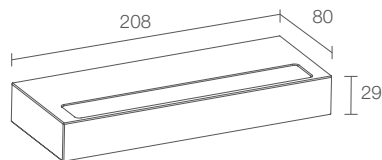

ELLA IN 2.0

CE EAC LED kg 0.80 IP40 IK08

A A+ A++

13W 230Vac
EA2010 **DB N** White
EA2010 **DC N** Chrome
EA2010 **D 1 N** Pure orange
EA2010 **D 2 N** Reseda green
EA2010 **D 3 N** Capri blue
EA2010 **D 4 N** Light ivory

F - 2700K
5 - 3000K
9 - 4000K

diffuse

1908 lm (3000K)

985 lm (3000K)

36 mid-power LEDs
3-step MacAdam, 50000h L80 B10 (Ta 25°C)

body in aluminium
screen in serigraphed extra-clear
microprismatic glass

built in

surface mounted (wall)

see p. 626 and 627

outdoor version: Ella OUT 2.0, p. 353
ceiling-mounted version: Ello IN 2.0, p. 661
Casambi-compatible version, controllable with
the Casambi app, available on request

see p. 824

ELLA IN 3.0

CE EAC LED kg 1.20 IP40 IK08

A A+ A++

19W 230Vac
EA3010 **DB N** White
EA3010 **DC N** Chrome
EA3010 **D 1 N** Pure orange
EA3010 **D 2 N** Reseda green
EA3010 **D 3 N** Capri blue
EA3010 **D 4 N** Light ivory

F - 2700K
5 - 3000K
9 - 4000K

diffuse

2862 lm (3000K)

1478 lm (3000K)

54 mid-power LEDs
3-step MacAdam, 50000h L80 B10 (Ta 25°C)

body in aluminium
screen in serigraphed extra-clear
microprismatic glass

built in

surface mounted (wall)

see p. 626 and 627

outdoor version: Ella OUT 3.0, p. 353
ceiling-mounted version: Ello IN 3.0, p. 661
Casambi-compatible version, controllable with
the Casambi app, available on request

see p. 824