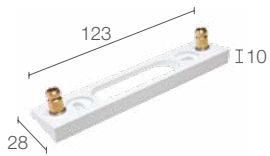

ACCESSORIES FOR INSTALLATION

WD0601B - White
WD0601C - Chrome
WD06011 - Pure orange
WD06012 - Reseda green
WD06013 - Capri blue
WD06014 - Light ivory
Spacer for 15° inclination
RAL finish available on request
(Ella IN 1.0)