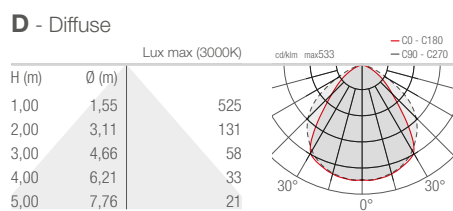

ELLA IN 2.0 ELLA OUT 2.0