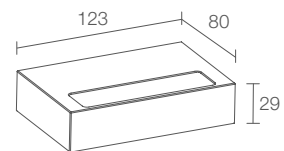

v

**ELLA IN 3.0**

3000K, 19W, white

**ESEM MID 1.0**

3000K, 3W, 22°, white, customized IP44 version

Project and light planning by / DVDV Studio Architetti

Photo by / Alessio Tamborini

Private residence, Milan, Italy