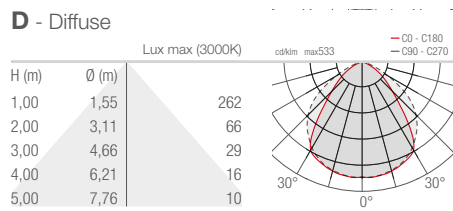

ELLA IN / ELLA OUT

INDOOR WALL MOUNTED / OUTDOOR WALL MOUNTED

ELLA IN 1.0 ELLA OUT 1.0