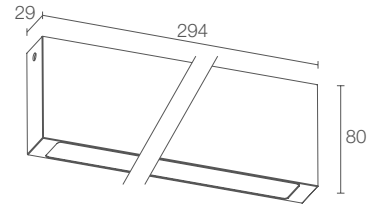

ELLO OUT 2.0

CE ENEC LED TECH kg 0.80 IP65 IK08
A A+ A++

16W 230Vac
EP2010 D E T White
EP2010 D F T Grey
EP2010 D H T Anthracite
EP2010 D T T Cor-ten

F - 2700K
5 - 3000K
9 - 4000K

diffuse

1908 lm (3000K)

985 lm (3000K)

36 mid-power LEDs
3-step MacAdam, 50000h L80 B10 (Ta 25°C)

body in aluminium
screen in serigraphed extra-clear microprismatic glass

built in

includes 1.5 m neoprene cable
H05RN-F 3x1.00 Ø7.0 mm

surface mounted (ceiling)

see p. 385

indoor version: Ello IN 2.0, p. 661
wall-mounted version: Ella OUT 2.0, p. 353
Casambi-compatible version, controllable with
the Casambi app, available on request

see p. 824

ELLO OUT 3.0

CE ENEC LED TECH kg 1.20 IP65 IK08
A A+ A++

19W 230Vac
EP3010 D E T White
EP3010 D F T Grey
EP3010 D H T Anthracite
EP3010 D T T Cor-ten

F - 2700K
5 - 3000K
9 - 4000K

diffuse

2862 lm (3000K)

1478 lm (3000K)

54 mid-power LEDs
3-step MacAdam, 50000h L80 B10 (Ta 25°C)

body in aluminium
screen in serigraphed extra-clear microprismatic glass

built in

includes 1.5 m neoprene cable
H05RN-F 3x1.00 Ø7.0 mm

surface mounted (ceiling)

see p. 385

indoor version: Ello IN 3.0, p. 661
wall-mounted version: Ella OUT 3.0, p. 353
Casambi-compatible version, controllable with
the Casambi app, available on request

see p. 824