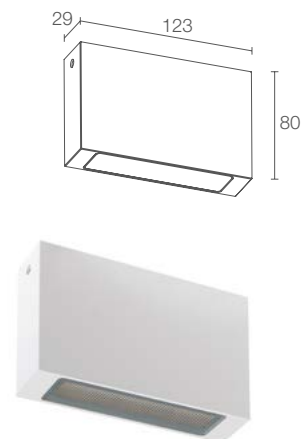

ELLO OUT 1.0

CE EAC LED TECH kg 0.40 IP65 IK08
A A+ A++

POWER / POWER SUPPLY CODE 7W 230Vac
EP1010 **DET** White
EP1010 **DFT** Grey
EP1010 **DHT** Anthracite
EP1010 **DTT** Cor-ten

LED COLOUR
F - 2700K
5 - 3000K
9 - 4000K

OPTICS diffuse

LUMEN OUTPUT AT SOURCE 954 lm (3000K)

DELIVERED LUMEN OUTPUT 493 lm (3000K)

NO. AND TYPE OF LED 18 mid-power LEDs
3-step MacAdam, 50000h L80 B10 (Ta 25°C)

MATERIAL body in aluminium
screen in serigraphed extra-clear microprismatic glass

POWER SUPPLY UNIT built in

POWER CABLES includes 1.5 m neoprene cable
H05RN-F 3x1.00 Ø7.0 mm

MOUNTING surface mounted (ceiling)

ACCESSORIES see p. 385

NOTES indoor version: Ello IN 1.0, p. 660
wall-mounted version: Ella OUT 1.0, p. 352
Casambi-compatible version, controllable with
the Casambi app, available on request

PHOTOMETRIC DATA see p. 824