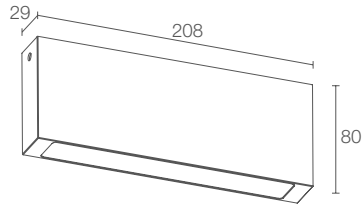

ELLO OUT 2.0

CE ENEC LED TECH kg 0.80 IP65 IK08
A A+ A++

16W 230Vac
EP2010 D E T White
EP2010 D F T Grey
EP2010 D H T Anthracite
EP2010 D T T Cor-ten

F - 2700K
5 - 3000K
9 - 4000K

diffuse

1908 lm (3000K)

985 lm (3000K)

36 mid-power LEDs
3-step MacAdam, 50000h L80 B10 (Ta 25°C)

body in aluminium
screen in serigraphed extra-clear microprismatic glass

built in

includes 1.5 m neoprene cable
H05RN-F 3x1.00 Ø7.0 mm

surface mounted (ceiling)

see p. 385

indoor version: Ello IN 2.0, p. 661
wall-mounted version: Ella OUT 2.0, p. 353
Casambi-compatible version, controllable with
the Casambi app, available on request

see p. 824

ELLO OUT 3.0

CE ENEC LED TECH kg 1.20 IP65 IK08
A A+ A++

19W 230Vac
EP3010 D E T White
EP3010 D F T Grey
EP3010 D H T Anthracite
EP3010 D T T Cor-ten

F - 2700K
5 - 3000K
9 - 4000K

diffuse

2862 lm (3000K)

1478 lm (3000K)

54 mid-power LEDs
3-step MacAdam, 50000h L80 B10 (Ta 25°C)

body in aluminium
screen in serigraphed extra-clear microprismatic glass

built in

includes 1.5 m neoprene cable
H05RN-F 3x1.00 Ø7.0 mm

surface mounted (ceiling)

see p. 385

indoor version: Ello IN 3.0, p. 661
wall-mounted version: Ella OUT 3.0, p. 353
Casambi-compatible version, controllable with
the Casambi app, available on request

see p. 824