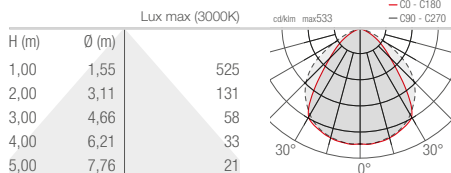

White

Grey

Anthracite

Cor-ten

ELLO IN 1.0 ELLO OUT 1.0

D - Diffuse

ELLO IN 2.0 ELLO OUT 2.0

D - Diffuse