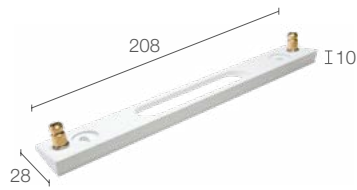

see p. 824

ACCESSORIES

ACCESSORIES FOR INSTALLATION

WD0651E - White
WD0651F - Grey
WD0651H - Anthracite
WD0651T - Cor-ten
 Spacer for 15° inclination
 RAL finish available on request
 (Ello OUT 1.0)

WD0652E - White
WD0652F - Grey
WD0652H - Anthracite
WD0652T - Cor-ten
 Spacer for 15° inclination
 RAL finish available on request
 (Ello OUT 2.0)