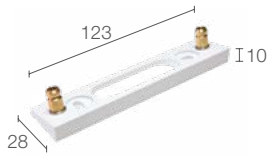

ACCESSORIES

ACCESSORIES FOR INSTALLATION

WD0651E - White
WD0651F - Grey
WD0651H - Anthracite
WD0651T - Cor-ten
Spacer for 15° inclination
RAL finish available on request
(Ello OUT 1.0)