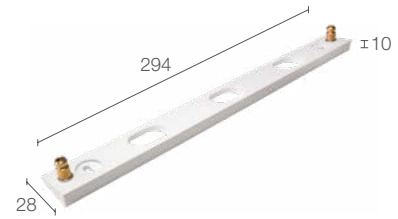

see p. 824

ACCESSORIES

ACCESSORIES FOR INSTALLATION

WD0651E - White
WD0651F - Grey
WD0651H - Anthracite
WD0651T - Cor-ten
 Spacer for 15° inclination
 RAL finish available on request
 (Ello OUT 1.0)

WD0652E - White
WD0652F - Grey
WD0652H - Anthracite
WD0652T - Cor-ten
 Spacer for 15° inclination
 RAL finish available on request
 (Ello OUT 2.0)