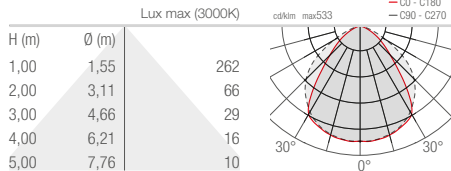

White

Grey

Anthracite

Cor-ten

ELLO IN 1.0 ELLO OUT 1.0

D - Diffuse

ELLO IN 2.0 ELLO OUT 2.0

D - Diffuse