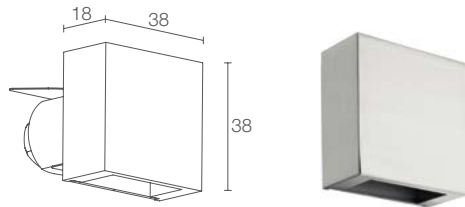

ACCESSORIES see p. 709

NOTES outdoor version: Step Outside 2.1, p. 432

PHOTOMETRIC DATA see p. 884

STEP INSIDE 2.8

Ø 70 mm
H 70 mm
Ø 30 mm

CE EAC LED TECH III kg 0.18 IP40
A A+ A++ EPS CASAMBI

2W 24Vdc
SP2800 D E White
SP2800 D C Chrome
SP2800 D S Satin
SP2800 D N Black
SP2800 D T Cor-ten
SP2800 D 4 Light ivory