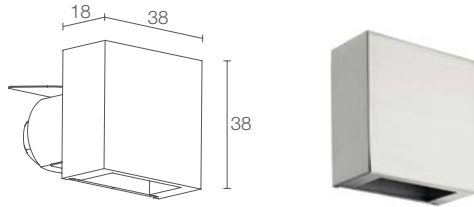

OUTDOOR

STEP OUTSIDE p. 430

STEP INSIDE 2.2

Ø 70 mm
 H 70 mm
 Ø 30 mm

kg 0.18 IP40
 CASAMBI

POWER / POWER SUPPLY CODE

max 2W max 500mA
SP2212 **D E** White
SP2212 **D C** Chrome
SP2212 **D S** Satin
SP2212 **D N** Black
SP2212 **D T** Cor-ten
SP2212 **D 4** Light ivory