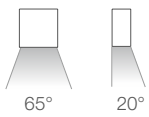

STEP INSIDE 2.8

Ø 70 mm
H 70 mm
Ø 30 mm

CE EAC LED TECH III kg 0.18 IP40
A A+ A++ EPS CASAMBI

2W 24Vdc
SP2800 D E White
SP2800 D C Chrome
SP2800 D S Satin
SP2800 D N Black
SP2800 D T Cor-ten
SP2800 D 4 Light ivory

F - 2700K
5 - 3000K
9 - 4000K
0 - 5000K
1 - blue

diffuse

145 lm (3000K)

35 lm (3000K)

1 power LED
1/4 ANSI BIN (white LED colour)
50000h L90 B10 (Ta 25°C)

body and cover in aluminium
screen in transparent extra-clear glass

not included, see p. 904

includes 1.5 m PVC cable
FROR 2x0.35/0.35 Ø3.5 mm

parallel

semi-recessed (wall)

see p. 709

outdoor version: Step Outside 2.6, p. 433

see p. 884