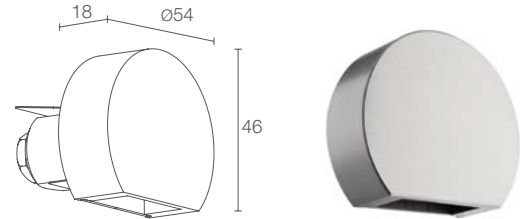

ACCESSORIES see p. 709

NOTES outdoor version: Step Outside 2.0, p. 432

PHOTOMETRIC DATA see p. 884

STEP INSIDE 2.3

Ø 70 mm
 H 70 mm
 Ø 30 mm

kg 0.20 IP40
 CASAMBI

max 2W max 500mA
SP2312 **D E** White
SP2312 **D C** Chrome
SP2312 **D S** Satin
SP2312 **D N** Black
SP2312 **D T** Cor-ten
SP2312 **D 4** Light ivory