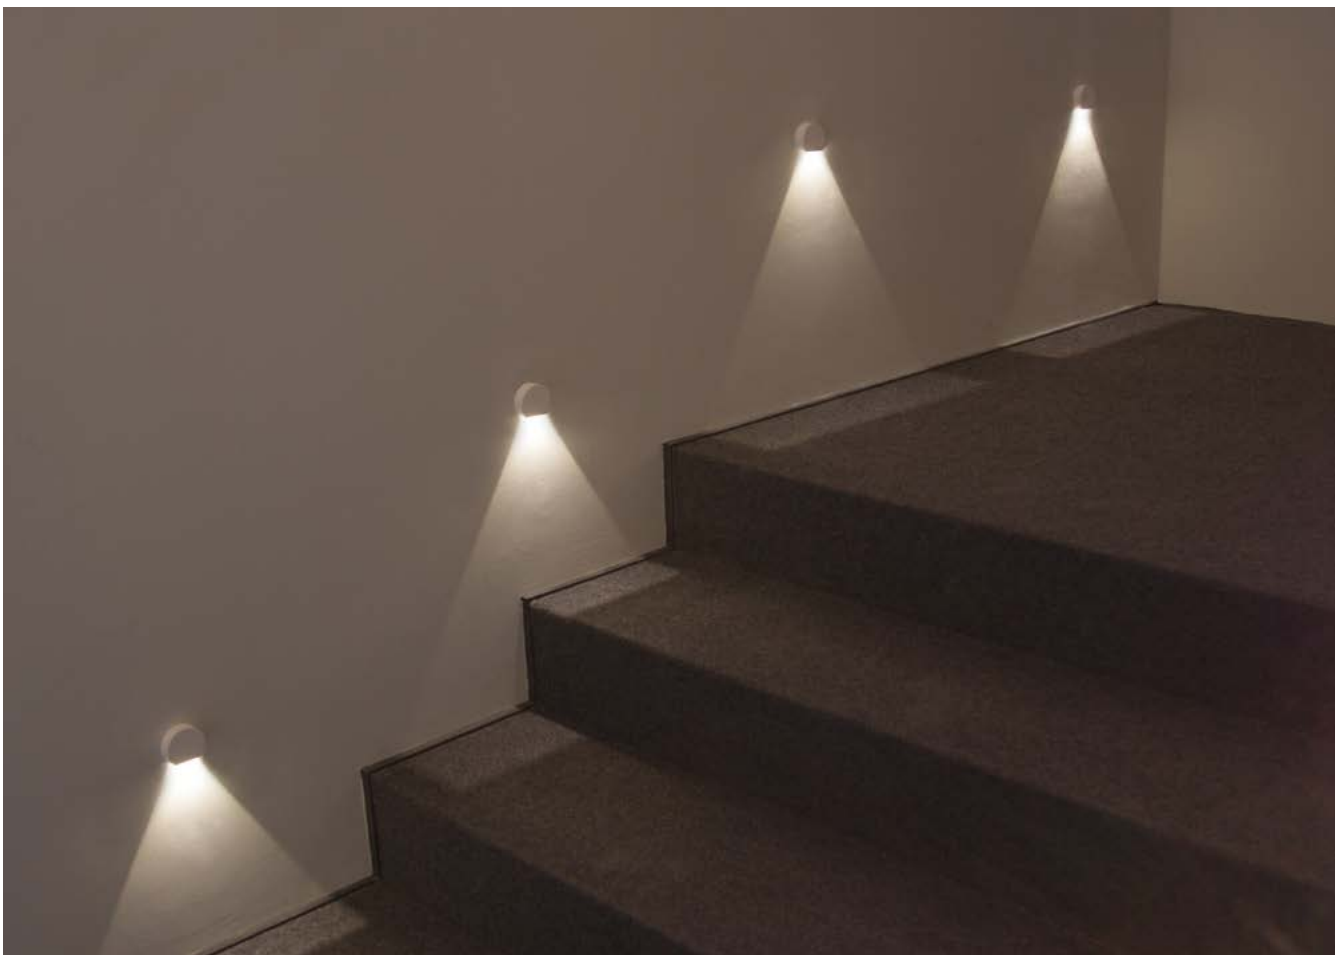

ACCESSORIES AND POSITIONING DIAGRAMMS

ACCESSORIES FOR INSTALLATION

STEP INSIDE 2.3
3000K, 2W, white