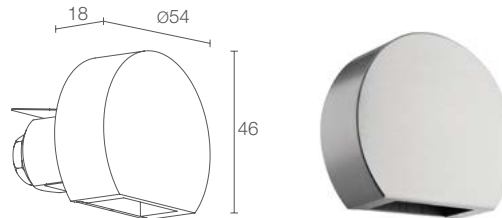

STEP INSIDE 2.9

Ø 70 mm
H 70 mm
Ø 30 mm

CE EAC LED TECH III kg 0.20 IP40
A A+ A++ EPS CASAMBI

2W 24Vdc
SP2900 D E White
SP2900 D C Chrome
SP2900 D S Satin
SP2900 D N Black
SP2900 D T Cor-ten
SP2900 D 4 Light ivory

F - 2700K
5 - 3000K
9 - 4000K
0 - 5000K
1 - blue

diffuse

145 lm (3000K)

35 lm (3000K)

1 power LED
1/4 ANSI BIN (white LED colour)
50000h L90 B10 (Ta 25°C)

body and cover in aluminium
screen in transparent extra-clear glass

not included, see p. 904

includes 1.5 m PVC cable
FROR 2x0.35/0.35 Ø3.5 mm

parallel

semi-recessed (wall)

see p. 709

outdoor version: Step Outside 2.7, p. 433

see p. 884