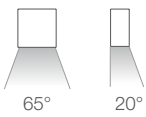

STEP INSIDE 2.2

Ø 70 mm
H 70 mm
Ø 30 mm

kg 0.18 IP40
CASAMBI

POWER / POWER SUPPLY CODE

max 2W max 500mA
SP2212 **D E** White
SP2212 **D C** Chrome
SP2212 **D S** Satin
SP2212 **D N** Black
SP2212 **D T** Cor-ten
SP2212 **D 4** Light ivory

LED COLOUR

F - 2700K
5 - 3000K
9 - 4000K
0 - 5000K
1 - blue

OPTICS

diffuse

LUMEN OUTPUT AT SOURCE 145 lm (3000K, 500mA)

DELIVERED LUMEN OUTPUT 35 lm (3000K, 500mA)

NO. AND TYPE OF LED 1 power LED
1/4 ANSI BIN (white LED colour)
50000h L90 B10 (Ta 25°C)

MATERIAL body and cover in aluminium
screen in transparent extra-clear glass

POWER SUPPLY UNIT not included, see p. 904

POWER CABLES includes 1.5 m PVC cable
FROR 2x0.35/0.35 Ø3.5 mm

WIRING series

MOUNTING semi-recessed (wall)

ACCESSORIES see p. 709

NOTES outdoor version: Step Outside 2.0, p. 432

PHOTOMETRIC DATA see p. 884