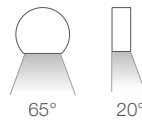

not included, see p. 904

includes 1.5 m PVC cable
 FROR 2x0.35/0.35 Ø3.5 mm

parallel

semi-recessed (wall)

see p. 709

outdoor version: Step Outside 2.6, p. 433

see p. 884

STEP INSIDE 2.9