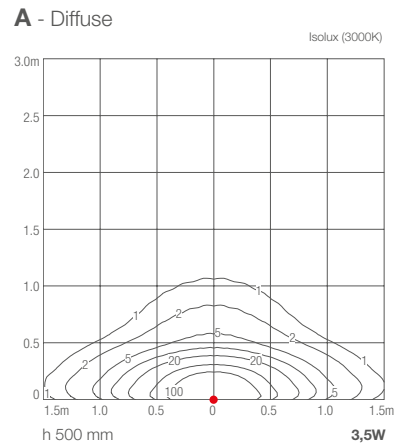

**STEP
OUTSIDE 7.0**