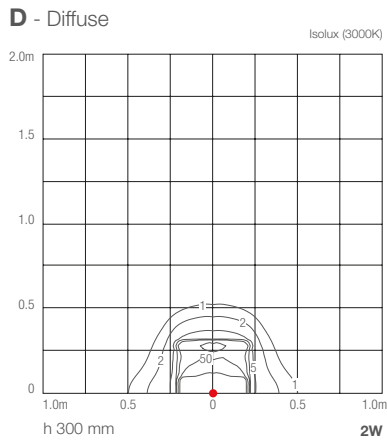

SCHÉMAS DE POSITIONNEMENT

STEP OUTSIDE 2.0 / 2.1 / 2.6 / 2.7

D - Diffuse

STEP OUTSIDE 5.1

A - Asymétrique

STEP OUTSIDE 5.2

A - Asymétrique

STEP OUTSIDE 7.0

A - Diffuse

STEP OUTSIDE 8.0

A - Diffuse

SCHÉMAS DE POSITIONNEMENT

STEP OUTSIDE 6.1

A - Asymétrique

STEP OUTSIDE 6.2

A - Asymétrique

STEP OUTSIDE 6.3

A - Asymétrique

**STEP
OUTSIDE 2.0**
2.1
2.6
2.7

**STEP
OUTSIDE 5.1**

**STEP
OUTSIDE 5.2**

**STEP
OUTSIDE 6.1**

**STEP
OUTSIDE 6.2**

**STEP
OUTSIDE 6.3**