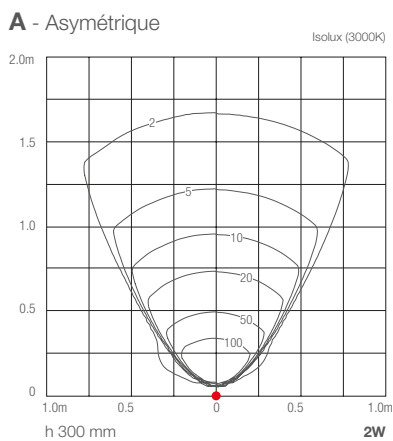

SCHÉMAS DE POSITIONNEMENT

STEP OUTSIDE 2.0 / 2.1 / 2.6 / 2.7

D - Diffuse

STEP OUTSIDE 5.1

A - Asymétrique

STEP OUTSIDE 5.2

A - Asymétrique

STEP OUTSIDE 7.0

A - Diffuse

STEP OUTSIDE 8.0

A - Diffuse

SCHÉMAS DE POSITIONNEMENT

STEP OUTSIDE 6.1

A - Asymétrique

STEP OUTSIDE 6.2

A - Asymétrique

STEP OUTSIDE 6.3

A - Asymétrique

**STEP
OUTSIDE 2.0**
2.1
2.6
2.7

**STEP
OUTSIDE 5.1**

**STEP
OUTSIDE 5.2**

**STEP
OUTSIDE 6.1**

**STEP
OUTSIDE 6.2**

**STEP
OUTSIDE 6.3**