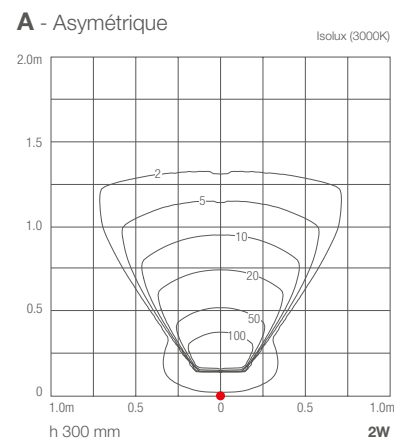

SCHÉMAS DE POSITIONNEMENT

STEP OUTSIDE 2.0 / 2.1 / 2.6 / 2.7

D - Diffuse

STEP OUTSIDE 5.1

A - Asymétrique

STEP OUTSIDE 5.2

A - Asymétrique

STEP OUTSIDE 7.0

A - Diffuse

STEP OUTSIDE 8.0

A - Diffuse

SCHÉMAS DE POSITIONNEMENT

STEP OUTSIDE 6.1

A - Asymétrique

STEP OUTSIDE 6.2

A - Asymétrique

STEP OUTSIDE 6.3

A - Asymétrique

**STEP
OUTSIDE 2.0**
2.1
2.6
2.7

**STEP
OUTSIDE 5.1**

**STEP
OUTSIDE 5.2**

**STEP
OUTSIDE 6.1**

**STEP
OUTSIDE 6.2**

**STEP
OUTSIDE 6.3**