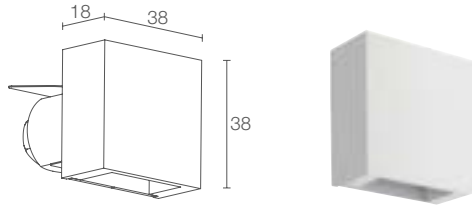

STEP OUTSIDE 2.0

Ø 70 mm H 70 mm Ø 30 mm

CE EAC LED TECH III kg 0,18 IP54
A A+ A++ IPS CASAMBI

PUISSANCE / ALIMENTATION RÉFÉRENCE

max 2W max 500mA
SP2012 D A E - Blanc
SP2012 D A N - Noir
SP2012 D A T - Cor-ten

COULEUR LED

F - 2700K
5 - 3000K
9 - 4000K
0 - 5000K
1 - bleu

CÂBLES D'ALIMENTATION

câble en néoprène de 1,5 m inclus
H05RN-F 2x0,35 / 0,75 Ø6,3 mm
1 - 5 m
2 - 10 m
3 - 15 m
4 - 20 m

OPTIQUES

diffuse

FLUX DE LA SOURCE 145 lm (3000K, 500mA)

FLUX SORTANT DU LUMINAIRE 35 lm (3000K, 500mA)

NBRE ET TYPE DE LED 1 power LED
1 / 4 ANSI BIN (couleur LED blanche)
50000h L90 B10 (AT 25°C)

MATÉRIAU corps et cache en aluminium
verre extra-clair transparent

BOÎTIER D'ALIMENTATION non inclus, voir p. 904

BRANCHEMENT en série

MONTAGE semi-encasté (mur)

ACCESSOIRES voir p. 441

REMARQUES version d'intérieur Step Inside 2.2 p. 706
version certifiée ETL disponible sur demande

DONNÉES PHOTOMÉTRIQUES voir p. 885