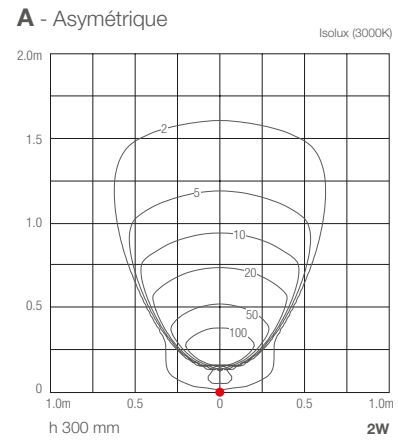

SCHÉMAS DE POSITIONNEMENT

STEP OUTSIDE 2.0 / 2.1 / 2.6 / 2.7

D - Diffuse

STEP OUTSIDE 5.1

A - Asymétrique

STEP OUTSIDE 5.2

A - Asymétrique

STEP OUTSIDE 7.0

A - Diffuse

STEP OUTSIDE 8.0

A - Diffuse

SCHÉMAS DE POSITIONNEMENT

STEP OUTSIDE 6.1

A - Asymétrique

STEP OUTSIDE 6.2

A - Asymétrique

STEP OUTSIDE 6.3

A - Asymétrique

**STEP
OUTSIDE 2.0**
2.1
2.6
2.7

**STEP
OUTSIDE 5.1**

**STEP
OUTSIDE 5.2**

**STEP
OUTSIDE 6.1**

**STEP
OUTSIDE 6.2**

**STEP
OUTSIDE 6.3**