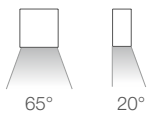

STEP OUTSIDE 2.0

Ø 70 mm H 70 mm Ø 30 mm

CE EAC LED TECH III kg 0,18 IP54
A A+ A++ IPS CASAMBI

PUISSANCE / ALIMENTATION RÉFÉRENCE

max 2W max 500mA
SP2012 D A E - Blanc
SP2012 D A N - Noir
SP2012 D A T - Cor-ten

COULEUR LED

F - 2700K
5 - 3000K
9 - 4000K
0 - 5000K
1 - bleu

CÂBLES D'ALIMENTATION

câble en néoprène de 1,5 m inclus
H05RN-F 2x0,35 / 0,75 Ø6,3 mm
1 - 5 m
2 - 10 m
3 - 15 m
4 - 20 m

OPTIQUES

diffuse

FLUX DE LA SOURCE 145 lm (3000K, 500mA)

FLUX SORTANT DU LUMINAIRE 35 lm (3000K, 500mA)

NBRE ET TYPE DE LED 1 power LED
1 / 4 ANSI BIN (couleur LED blanche)
50000h L90 B10 (AT 25°C)

MATÉRIAU corps et cache en aluminium
verre extra-clair transparent

BOÎTIER D'ALIMENTATION non inclus, voir p. 904

BRANCHEMENT en série

MONTAGE semi-encasté (mur)

ACCESSOIRES voir p. 441

REMARQUES version d'intérieur Step Inside 2.2 p. 706
version certifiée ETL disponible sur demande

DONNÉES PHOTOMÉTRIQUES voir p. 885