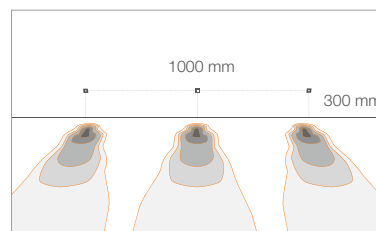

SCHÉMAS DE POSITIONNEMENT

STEP OUTSIDE 2.0 / 2.1 / 2.6 / 2.7

D - Diffuse

STEP OUTSIDE 5.1

A - Asymétrique

STEP OUTSIDE 5.2

A - Asymétrique

STEP OUTSIDE 7.0

A - Diffuse

STEP OUTSIDE 8.0

A - Diffuse

SCHÉMAS DE POSITIONNEMENT

STEP OUTSIDE 6.1

A - Asymétrique

STEP OUTSIDE 6.2

A - Asymétrique

STEP OUTSIDE 6.3

A - Asymétrique

**STEP
OUTSIDE 2.0**
2.1
2.6
2.7

**STEP
OUTSIDE 5.1**

**STEP
OUTSIDE 5.2**

**STEP
OUTSIDE 6.1**

**STEP
OUTSIDE 6.2**

**STEP
OUTSIDE 6.3**