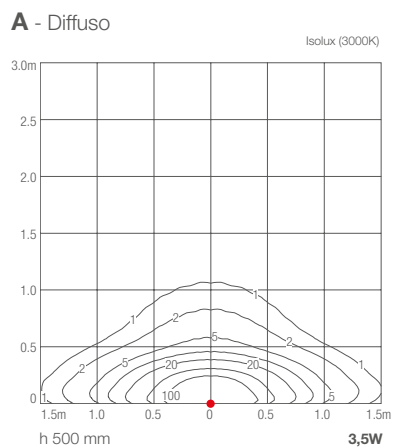

**STEP
OUTSIDE 7.0**