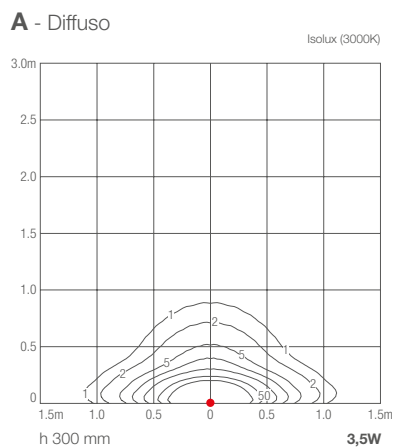

**STEP
OUTSIDE 7.0**