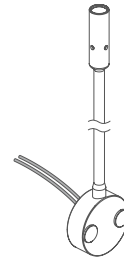

Adjustable beam

Flexible neck:
 Ø6 mm - 400 mm
 Ø8 mm - 400/500 mm

Standard version:
 bottom cable entry

Available on request:
 rear cable entry

WALL 1

kg 0.30 400 mm Ø6 mm
 kg 0.32 400 mm Ø8 mm
 kg 0.33 500 mm Ø8 mm

IP20

A A+ A++

POWER / POWER SUPPLY CODE

2.5W 230Vac	400 mm	Neck Ø6 mm
L11640	C	Chrome
L11640	D	Gold
L11640	S	Satin
3.5W 230Vac	400 mm	Neck Ø6 mm
L12640	C	Chrome
L12640	D	Gold
L12640	S	Satin
2.5W 230Vac	400 mm	Neck Ø8 mm
L11840	C	Chrome
L11840	D	Gold
L11840	S	Satin
3.5W 230Vac	400 mm	Neck Ø8 mm
L12840	C	Chrome
L12840	D	Gold
L12840	S	Satin
2.5W 230Vac	500 mm	Neck Ø8 mm
L11850	C	Chrome
L11850	D	Gold
L11850	S	Satin
3.5W 230Vac	500 mm	Neck Ø8 mm
L12850	C	Chrome
L12850	D	Gold
L12850	S	Satin

S - 10°
 M - 25°
 L - 40°

145 lm (3000K, 3.5W)

103 lm (3000K, 25°, 3.5W)

1 power LED
 1/4 ANSI BIN, 50000h L90 B10 (Ta 25°C)

body in aluminium, neck in brass
 plate in steel

built in with switch on base of neck