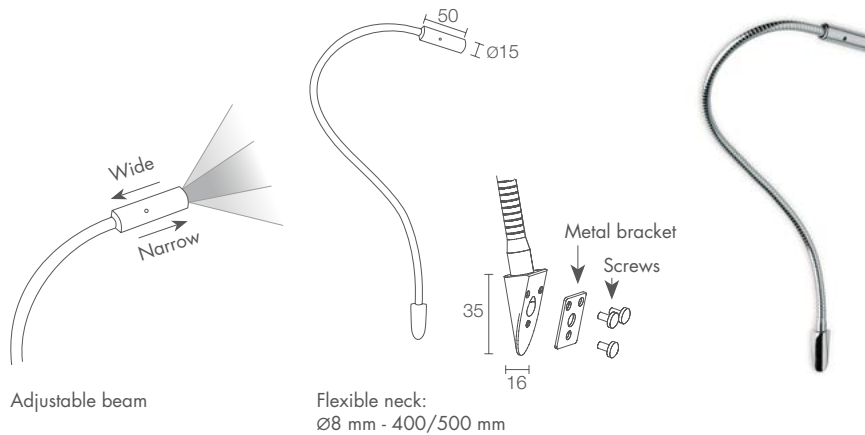

Adjustable beam

Flexible neck:
 Ø6 mm - 400 mm
 Ø8 mm - 400/500 mm

Standard version:
 bottom cable entry

Available on request:
 rear cable entry

WALL 1

kg 0.30 400 mm Ø6 mm
 kg 0.32 400 mm Ø8 mm
 kg 0.33 500 mm Ø8 mm

LED COLOUR

5 - 3000K
0 - 5000K

OPTICS

optical range 20–55°

LUMEN OUTPUT AT SOURCE	145 lm (3000K, 3.5W)
DELIVERED LUMEN OUTPUT	61 lm (3000K, 3.5W)
NO. AND TYPE OF LEDS	1 power LED 1/4 ANSI BIN, 50000h L90 B10 (T _a 25°C)
MATERIAL	body in aluminium, neck in brass
POWER SUPPLY UNIT	power supply unit built into plug with switch on cable
POWER CABLES	includes 1.5 m cable, with built-in plug and PSU
MOUNTING	surface mounted (wall)
NOTES	version with rear cable entry available on request Casambi-compatible version, controllable with the Casambi app, available on request
PHOTOMETRIC DATA	see p. 900

Adjustable beam

Flexible neck:
Ø8 mm - 400/500 mm

WALL 3

kg 0.19 400 mm
 kg 0.29 500 mm IP20
A A+ A++

POWER / POWER SUPPLY CODE

2.5W 230Vac 400 mm Neck Ø8 mm
PL11840 C Chrome
PL11840 D Gold
PL11840 S Satin