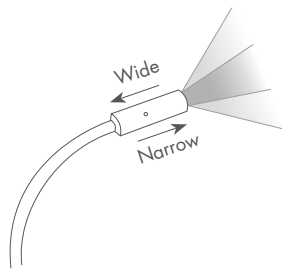

Adjustable beam

Flexible neck:
 Ø6 mm - 400 mm
 Ø8 mm - 400/500 mm

Standard version:
 bottom cable entry

Available on request:
 rear cable entry

WALL 1

kg 0.30 400 mm Ø6 mm
 kg 0.32 400 mm Ø8 mm
 kg 0.33 500 mm Ø8 mm