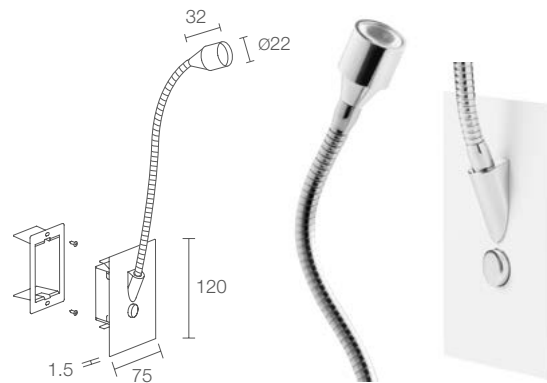

A A+ A++

POWER / POWER SUPPLY CODE

max 2W max 500mA 400 mm
PL801240 ■ C Chrome
PL801240 ■ S Satin

LED COLOUR

F - 2700K
5 - 3000K
9 - 4000K
0 - 5000K

OPTICS

S - 10°
M - 25°
L - 40°

LUMEN OUTPUT AT SOURCE	145 lm (3000K, 500mA)
DELIVERED LUMEN OUTPUT	103 lm (3000K, 500mA, 25°)
NO. AND TYPE OF LEDS	1 power LED 1/4 ANSI BIN, 50000h L90 B10 (Ta 25°C)
MATERIAL	body in aluminium, neck in brass
POWER SUPPLY UNIT	not included, see p. 904
POWER CABLES	includes 0.50 m PVC cable FROR 2x0.35 Ø3.5 mm
WIRING	series
MOUNTING	surface mounted (shelf max 30 mm)
ACCESSORIES	see p. 639
NOTES	Casambi-compatible version, controllable with the Casambi app, available on request
PHOTOMETRIC DATA	see p. 900

Flexible neck:
Ø8 mm - 400 mm

Flexible neck:
Ø8 mm - 400 mm

Chrome finish: white plate
Satin finish: satin plate

WALL 8.1

CE ENEC LED TECH kg 0.34 IP20

A A+ A++

2.5W 230Vac 400 mm
PL811140 C Chrome
PL811140 S Satin