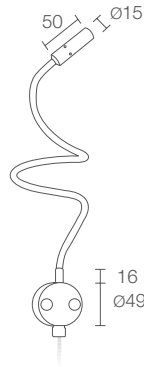

Adjustable beam

Flexible neck:
 Ø6 mm - 400 mm
 Ø8 mm - 400/500 mm

Standard version:
 bottom cable entry

Available on request:
 rear cable entry

WALL 1

kg 0.30 400 mm Ø6 mm
 kg 0.32 400 mm Ø8 mm
 kg 0.33 500 mm Ø8 mm

LED COLOUR

5 - 3000K
0 - 5000K

OPTICS

optical range 20–55°

LUMEN OUTPUT AT SOURCE	145 lm (3000K, 3.5W)
DELIVERED LUMEN OUTPUT	61 lm (3000K, 3.5W)
NO. AND TYPE OF LEDS	1 power LED 1/4 ANSI BIN, 50000h L90 B10 (T _a 25°C)
MATERIAL	body in aluminium, neck in brass
POWER SUPPLY UNIT	power supply unit built into plug with switch on cable
POWER CABLES	includes 1.5 m cable, with built-in plug and PSU
MOUNTING	surface mounted (wall)
NOTES	version with rear cable entry available on request Casambi-compatible version, controllable with the Casambi app, available on request
PHOTOMETRIC DATA	see p. 900

A A+ A++

POWER / POWER SUPPLY CODE

max 2W max 500mA 400 mm
PL801240 ■ C Chrome
PL801240 ■ S Satin

LED COLOUR

F - 2700K
5 - 3000K
9 - 4000K
0 - 5000K

OPTICS

S - 10°
M - 25°
L - 40°

LUMEN OUTPUT AT SOURCE	145 lm (3000K, 500mA)
DELIVERED LUMEN OUTPUT	103 lm (3000K, 500mA, 25°)
NO. AND TYPE OF LEDS	1 power LED 1/4 ANSI BIN, 50000h L90 B10 (Ta 25°C)
MATERIAL	body in aluminium, neck in brass
POWER SUPPLY UNIT	not included, see p. 904
POWER CABLES	includes 0.50 m PVC cable FROR 2x0.35 Ø3.5 mm
WIRING	series
MOUNTING	surface mounted (shelf max 30 mm)
ACCESSORIES	see p. 639
NOTES	Casambi-compatible version, controllable with the Casambi app, available on request
PHOTOMETRIC DATA	see p. 900

S - 10°
 M - 25°
 L - 40°

145 lm (3000K, 3.5W)

103 lm (3000K, 25°, 3.5W)

1 power LED
 1/4 ANSI BIN, 50000h L90 B10 (Ta 25°C)

body in aluminium, neck in brass
 plate in steel

built in with switch on base of neck