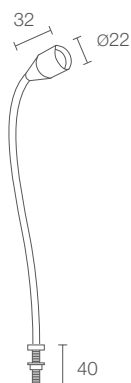

✓
WALL 1
3000K, 2.5W, satin, customized version
with rear cable entry

Private collection, Milan, Italy
Courtesy of / Susanna Roda

Flexible neck:
Ø8 mm - 400 mm