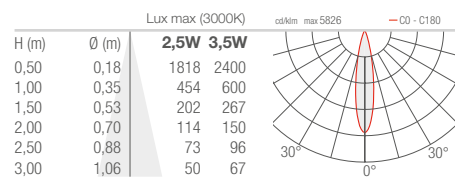

WALL

READING LAMPS

WALL 1 3

20° (20°–55°)

55° (20°–55°)

WALL 8.0

S - 10°

M - 25°

L - 40°

WALL 8.1 8.2

S - 10°

M - 25°

L - 40°